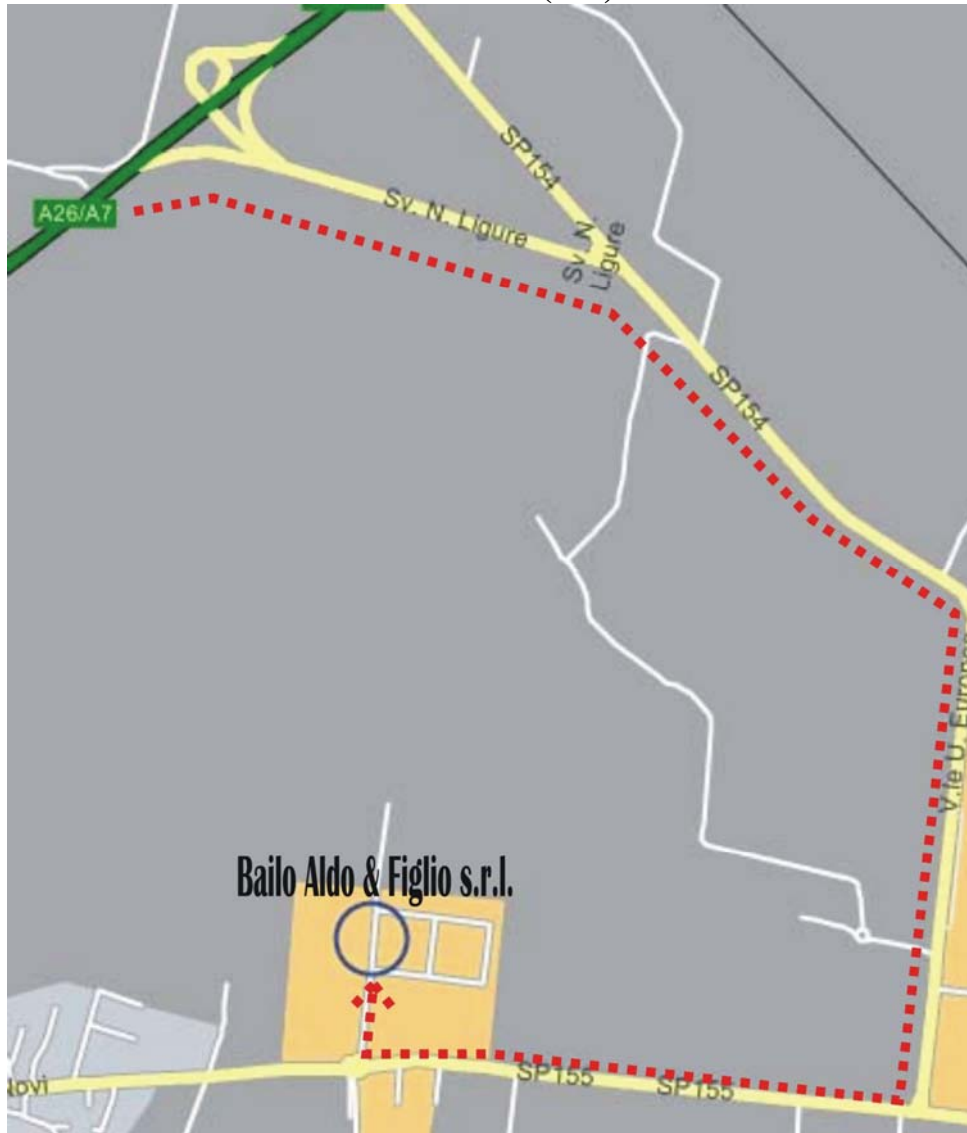

**Bailo Aldo & Figlio s.r.l.**  
**Via torino 4 – Basaluzzo (AL) – 0143489791**

		
<b>BY PLANE</b> Aeroport GENOVA a Km.60 Aeroport TORINO a Km.140 Aeroport MILANO a Km.130	<b>BY TRAIN:</b> Rail Line: TO - GE - Rome Rail Station: Novi Ligure Rail Line: MI - GE Rail Station: Tortona	<b>BY CAR:</b> Motorway A26 / A7 outlet station Novi Ligure Follow to Basaluzzo SP155; Turn industrial area.